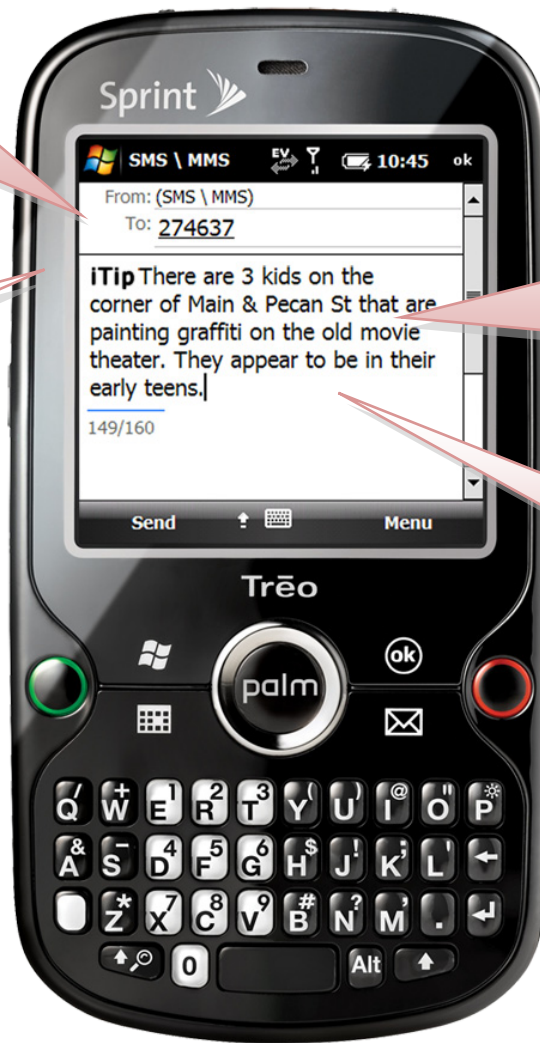

# SENDING AN SMS TEXT TIP

## METRO RICHMOND CRIME STOPPERS

This is the numeric equivalent of **CRIMES** on a traditional keypad. A PDA or smartphone may be mapped differently.

Your keyword is "**iTip**". It should be the first part of all NEW tips.

Spelling out **CRIMES** on this keypad would result in entering "**274637**".